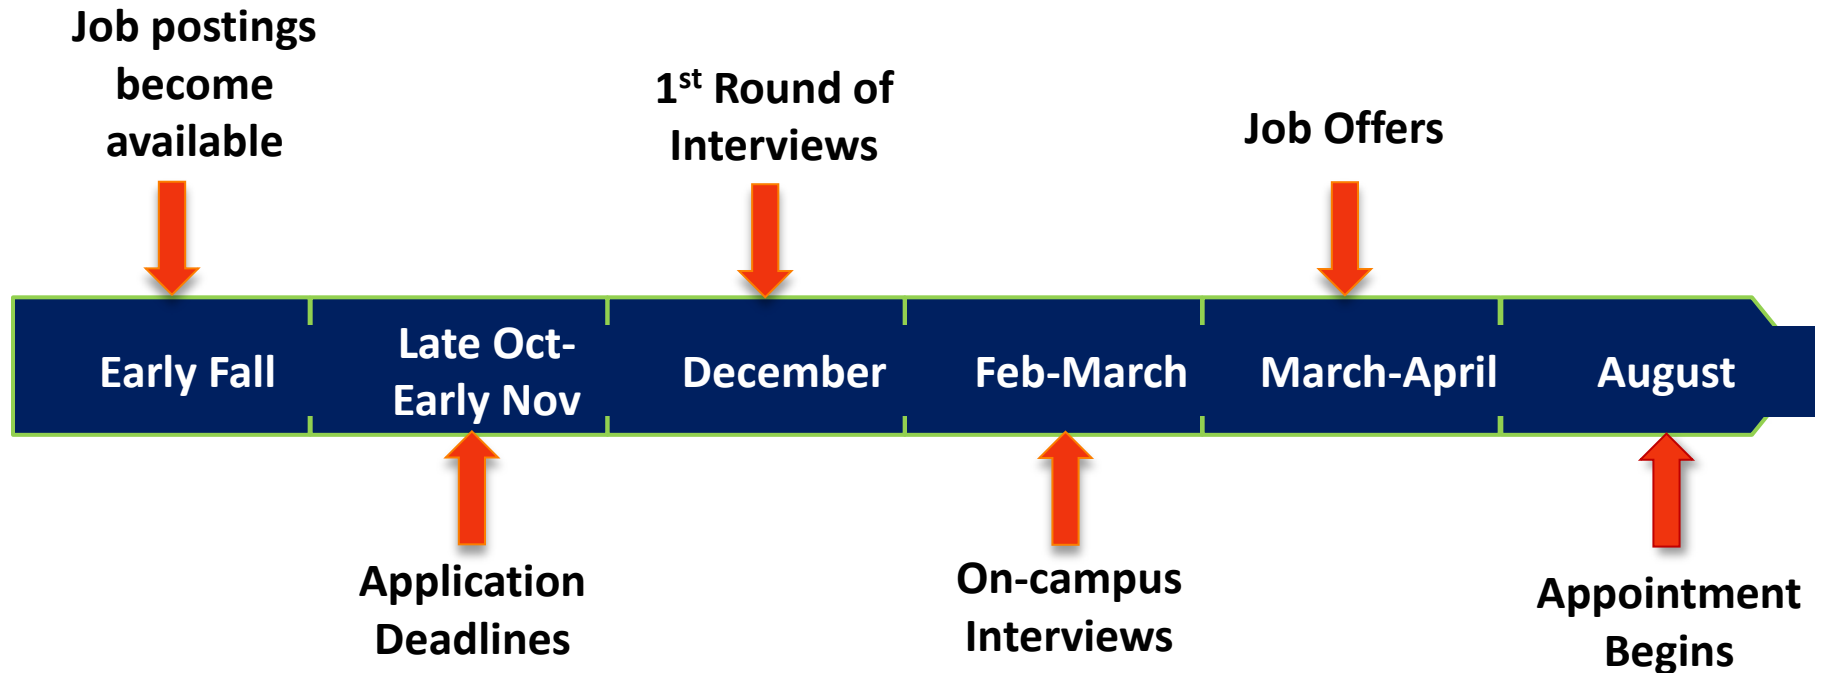

# Typical Academic Job Search Timeline

The academic job search typically begins one year before graduation.